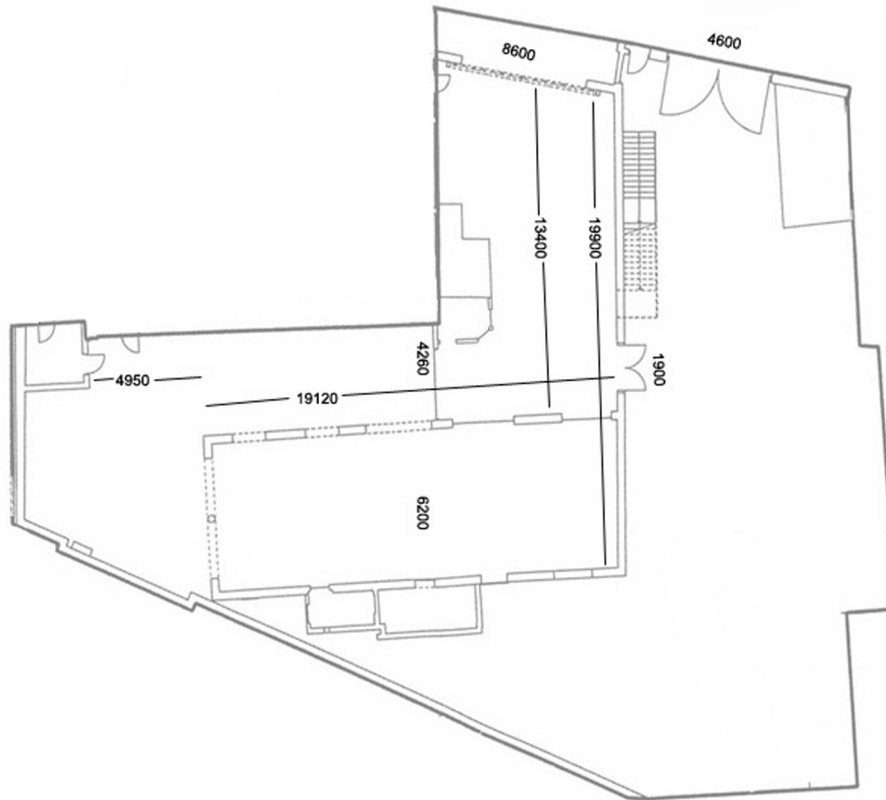

Ground Floor
Plan

Unit = mm
Area = 211 m sq

47
49

Whilst every attempt has been made to ensure the accuracy of the measurements contained here no responsibility is taken for any error or omission.

First Floor
Plan

Unit = mm
Area = 213 m sq

47
49

Whilst every attempt has been made to ensure the accuracy of the measurements contained here no responsibility is taken for any error or omission.

Loft Floor
Plan

Unit = mm
Area = 264 m sq

47
49

Whilst every attempt has been made to ensure the accuracy of the measurements contained here no responsibility is taken for any error or omission.

Garage and
Yard Plan

Unit = mm

47
49

Whilst every attempt has been made to ensure the accuracy of the measurements contained here no responsibility is taken for any error or omission.