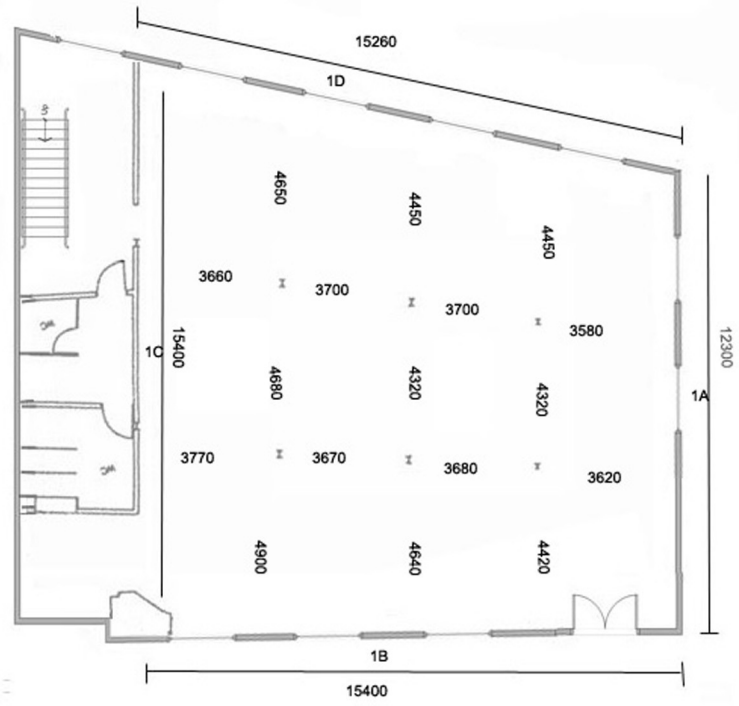

Ground Floor
Plan

Unit = mm
Area = 211 m sq

47
49

Whilst every attempt has been made to ensure the accuracy of the measurements contained here no responsibility is taken for any error or omission.

First Floor
Plan

Unit = mm
Area = 213 m sq

47
49

Whilst every attempt has been made to ensure the accuracy of the measurements contained here no responsibility is taken for any error or omission.

Loft Floor
Plan

Unit = mm
Area = 264 m sq

47
49

Whilst every attempt has been made to ensure the accuracy of the measurements contained here no responsibility is taken for any error or omission.

Garage and
Yard Plan

Unit = mm

47
49

Whilst every attempt has been made to ensure the accuracy of the measurements contained here no responsibility is taken for any error or omission.